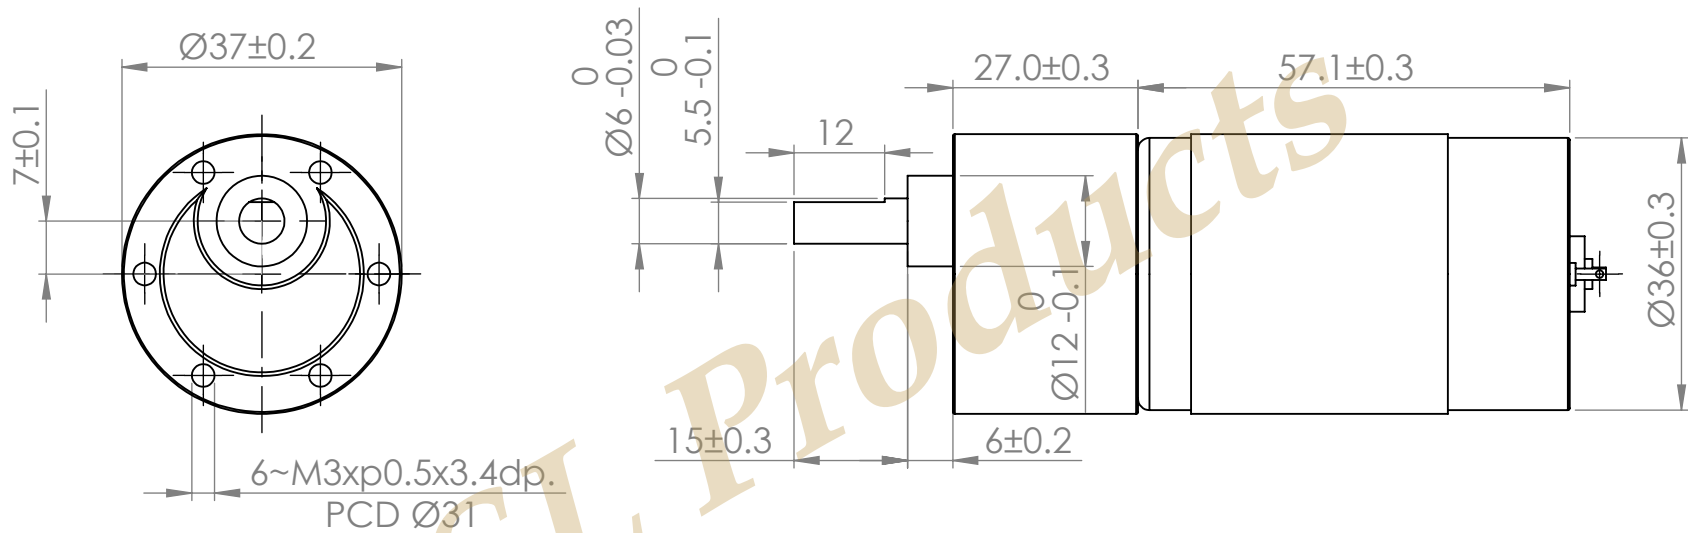

B

B

A

A

UNLESS OTHERWISE SPECIFIED:
DIMENSIONS ARE IN MM

TITLE:
SGM-RBS37 w. 27 (L) gearbox, 57.1 (L) motor

ISL Products International

info@islproducts.com www.islproducts.com

516-937-3475

MATERIAL

SIZE

PART NO.

REV

FINISH

A

DO NOT SCALE DRAWING