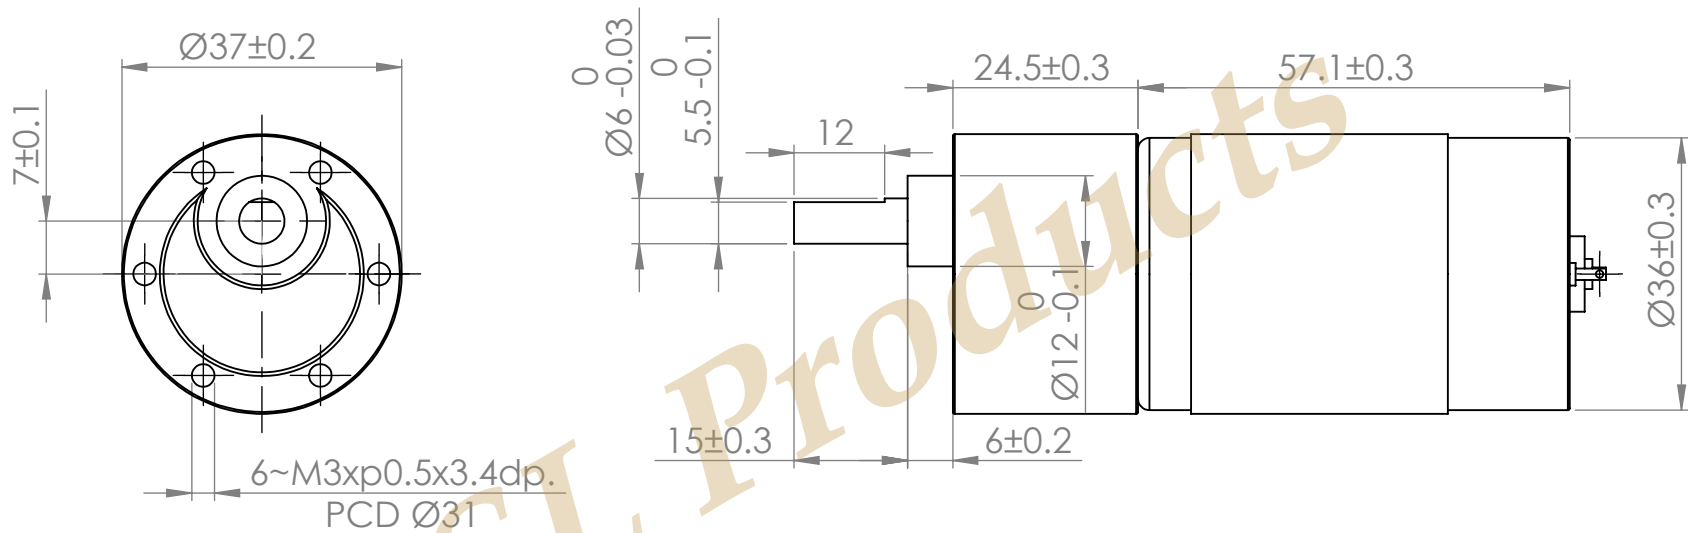

B

B

A

A

UNLESS OTHERWISE SPECIFIED:
DIMENSIONS ARE IN MM

TITLE:

SGM-RBS37 w. 24.5 (L) gearbox, 57.1 (L) motor

ISL Products International

info@islproducts.com www.islproducts.com

516-937-3475

MATERIAL

SIZE

PART NO.

REV

FINISH

A