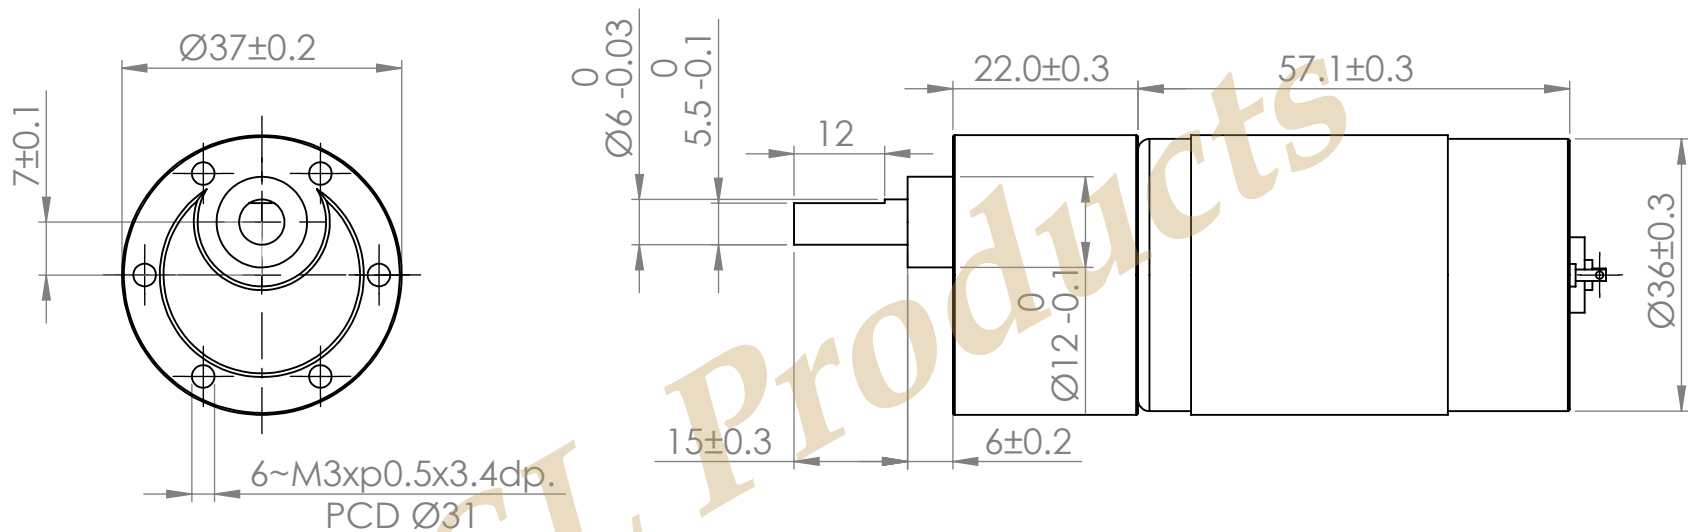

B

B

A

UNLESS OTHERWISE SPECIFIED:  
DIMENSIONS ARE IN MM

TITLE:

**SGM-RBS37 w. 22 (L) gearbox, 57.1 (L) motor**

**ISL Products International**

info@islproducts.com www.islproducts.com

516-937-3475

MATERIAL

SIZE

PART NO.

REV

FINISH

**A**

DO NOT SCALE DRAWING