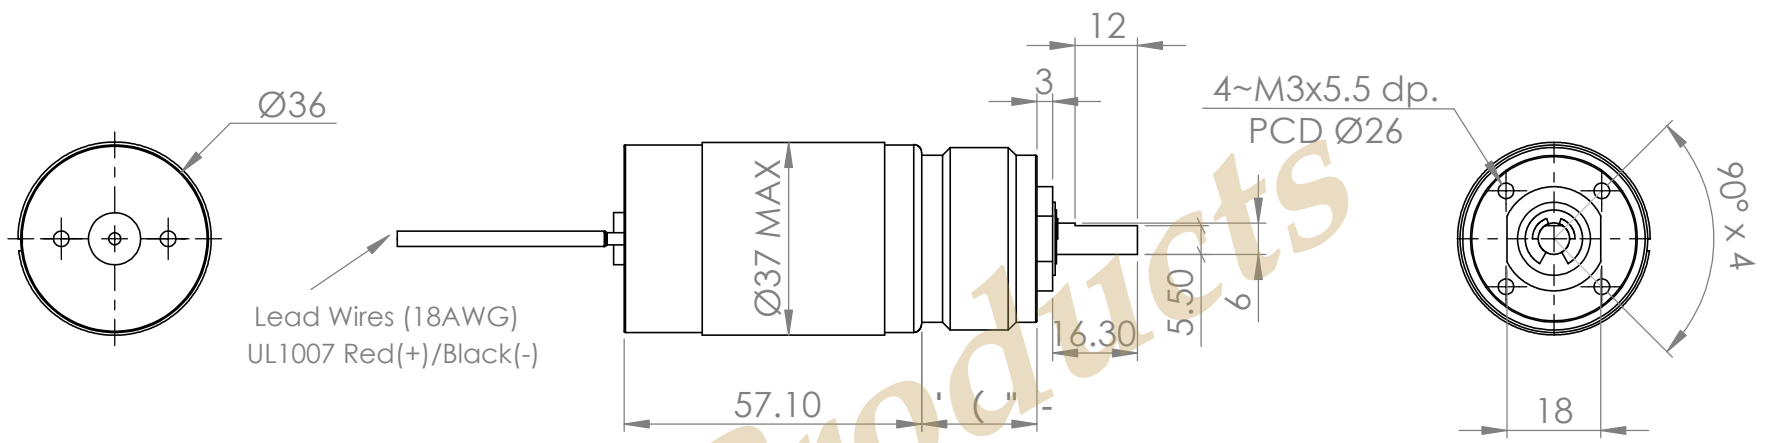

B

B

A

A

2

1

PROPRIETARY AND CONFIDENTIAL
THE INFORMATION CONTAINED IN THIS DRAWING IS THE SOLE PROPERTY OF ISL PRODUCTS INTERNATIONAL. ANY REPRODUCTION IN PART OR AS A WHOLE WITHOUT THE WRITTEN PERMISSION OF ISL PRODUCTS INTERNATIONAL IS PROHIBITED.

UNLESS OTHERWISE SPECIFIED: DIMENSIONS ARE IN MM		TITLE: PGM-32P-24-51-118-02	
		ISL Products International info@islproducts.com www.islproducts.com 516-937-3475	
DRAWING #:	SIZE	PART NO.	REV
FINISH	A		
DO NOT SCALE DRAWING		SHEET 1 OF 1