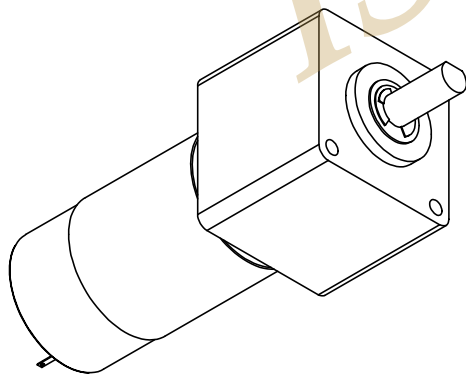

2

1

B

B

A

A

2

1

UNLESS OTHERWISE SPECIFIED: DIMENSIONS ARE IN MM		TITLE: <b>PGM-43 w. 39.75 (L) gearbox</b>	
		ISL Products International info@islproducts.com www.islproducts.com 516-937-3475	
DRAWING #:	SIZE <b>A</b>	PART NO.	REV
FINISH			
DO NOT SCALE DRAWING		SHEET 1 OF 1	