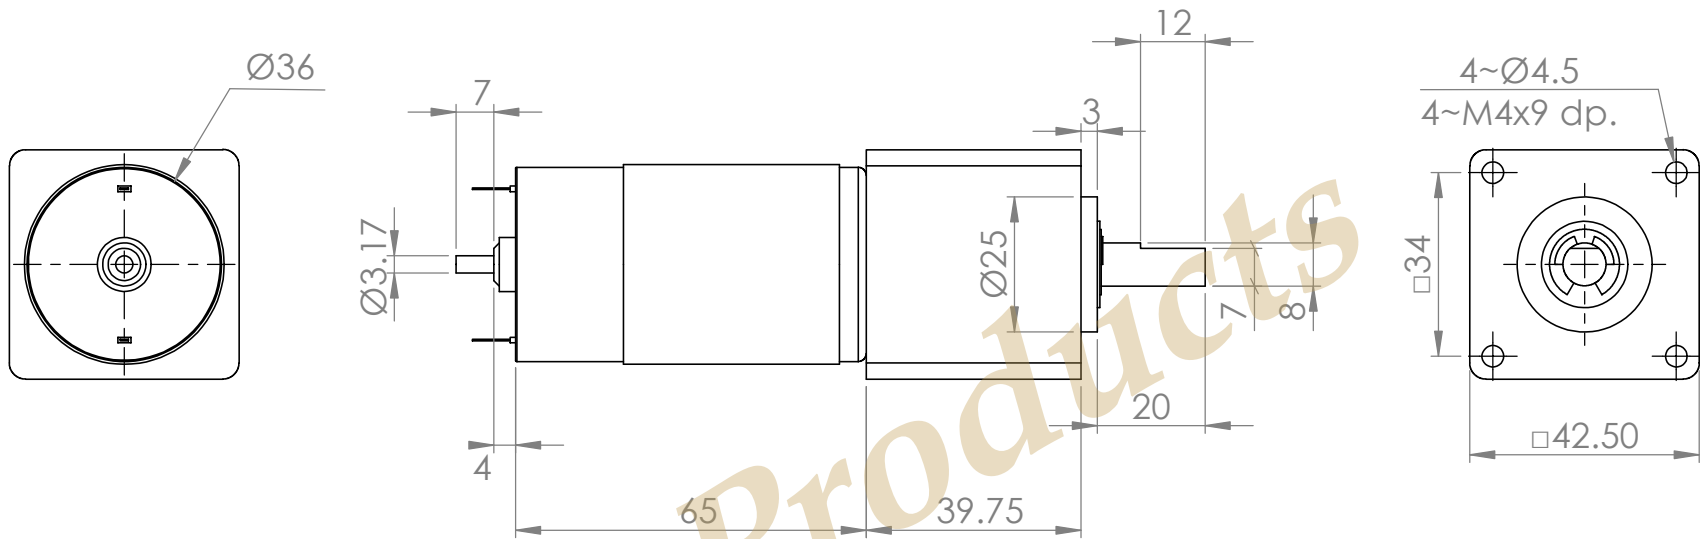

2

1

B

B

A

A

2

1

PROPRIETARY AND CONFIDENTIAL
THE INFORMATION CONTAINED IN THIS DRAWING IS THE SOLE PROPERTY OF ISL PRODUCTS INTERNATIONAL. ANY REPRODUCTION IN PART OR AS A WHOLE WITHOUT THE WRITTEN PERMISSION OF ISL PRODUCTS INTERNATIONAL IS PROHIBITED.

UNLESS OTHERWISE SPECIFIED: DIMENSIONS ARE IN MM		TITLE: PGM-43 w. 39.75 (L) gearbox	
		ISL Products International info@islproducts.com www.islproducts.com 516-937-3475	
DRAWING #:	SIZE A	PART NO.	REV
FINISH			
DO NOT SCALE DRAWING		SHEET 1 OF 1