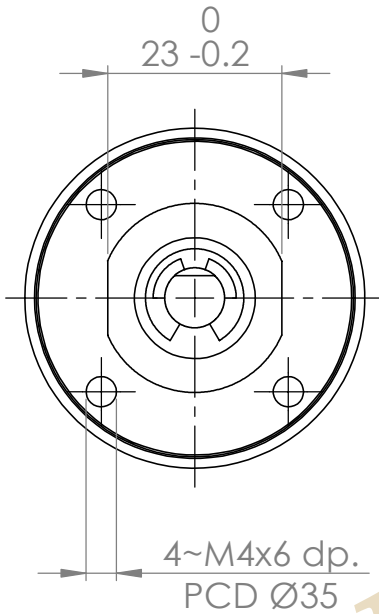

B

PROPRIETARY AND CONFIDENTIAL

THE INFORMATION CONTAINED IN THIS DRAWING IS THE SOLE PROPERTY OF ISL PRODUCTS INTERNATIONAL. ANY REPRODUCTION IN PART OR AS A WHOLE WITHOUT THE WRITTEN PERMISSION OF ISL PRODUCTS INTERNATIONAL IS PROHIBITED.

UNLESS OTHERWISE SPECIFIED:
DIMENSIONS ARE IN MM

TITLE:

PGM-42 w. 52.6 (L) gearbox, 66 (L) motor

ISL Products International

info@islproducts.com www.islproducts.com

516-937-3475

DRAWING #:

SIZE

PART NO.

REV

FINISH

A

DO NOT SCALE DRAWING

SHEET 1 OF 1

2

1

B

A