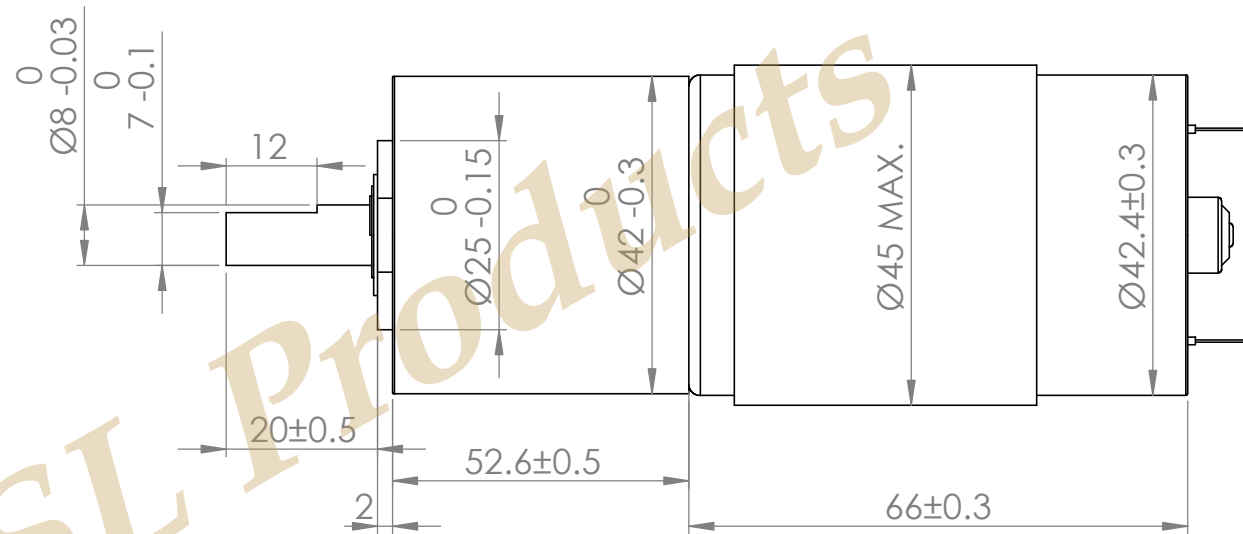

B

PROPRIETARY AND CONFIDENTIAL

THE INFORMATION CONTAINED IN THIS DRAWING IS THE SOLE PROPERTY OF ISL PRODUCTS INTERNATIONAL. ANY REPRODUCTION IN PART OR AS A WHOLE WITHOUT THE WRITTEN PERMISSION OF ISL PRODUCTS INTERNATIONAL IS PROHIBITED.

UNLESS OTHERWISE SPECIFIED:
DIMENSIONS ARE IN MM

TITLE:

PGM-42 w. 52.6 (L) gearbox, 66 (L) motor

ISL Products International

info@islproducts.com www.islproducts.com

516-937-3475

DRAWING #:

SIZE

PART NO.

REV

FINISH

A

DO NOT SCALE DRAWING

SHEET 1 OF 1

2

1

B

A