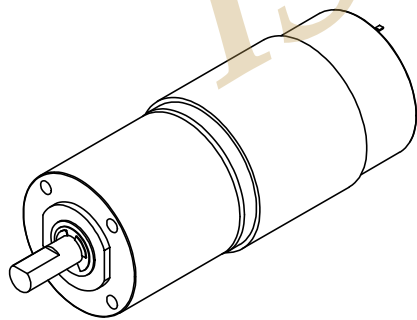

B

B

A

PROPRIETARY AND CONFIDENTIAL

THE INFORMATION CONTAINED IN THIS DRAWING IS THE SOLE PROPERTY OF ISL PRODUCTS INTERNATIONAL. ANY REPRODUCTION IN PART OR AS A WHOLE WITHOUT THE WRITTEN PERMISSION OF ISL PRODUCTS INTERNATIONAL IS PROHIBITED.

UNLESS OTHERWISE SPECIFIED:
DIMENSIONS ARE IN MM

TITLE:

PGM-42 w. 45.9 (L) gearbox, 66 (L) motor

ISL Products International

info@islproducts.com www.islproducts.com

516-937-3475

DRAWING #:

SIZE

PART NO.

REV

FINISH

A

DO NOT SCALE DRAWING

SHEET 1 OF 1

2

1