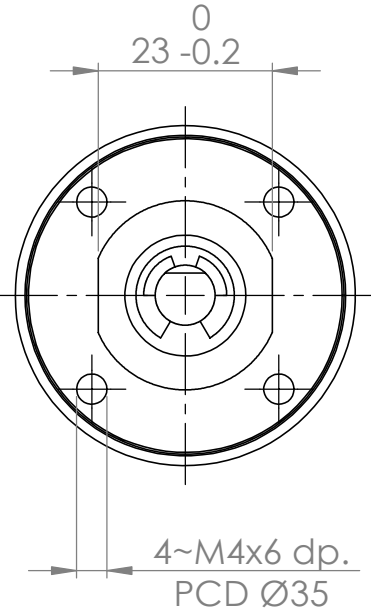

B

B

A

PROPRIETARY AND CONFIDENTIAL

THE INFORMATION CONTAINED IN THIS DRAWING IS THE SOLE PROPERTY OF ISL PRODUCTS INTERNATIONAL. ANY REPRODUCTION IN PART OR AS A WHOLE WITHOUT THE WRITTEN PERMISSION OF ISL PRODUCTS INTERNATIONAL IS PROHIBITED.

UNLESS OTHERWISE SPECIFIED:
DIMENSIONS ARE IN MM

TITLE:

PGM-42 w. 45.9 (L) gearbox, 66 (L) motor

ISL Products International

info@islproducts.com www.islproducts.com

516-937-3475

DRAWING #:

SIZE

PART NO.

REV

FINISH

A

DO NOT SCALE DRAWING

SHEET 1 OF 1

2

1