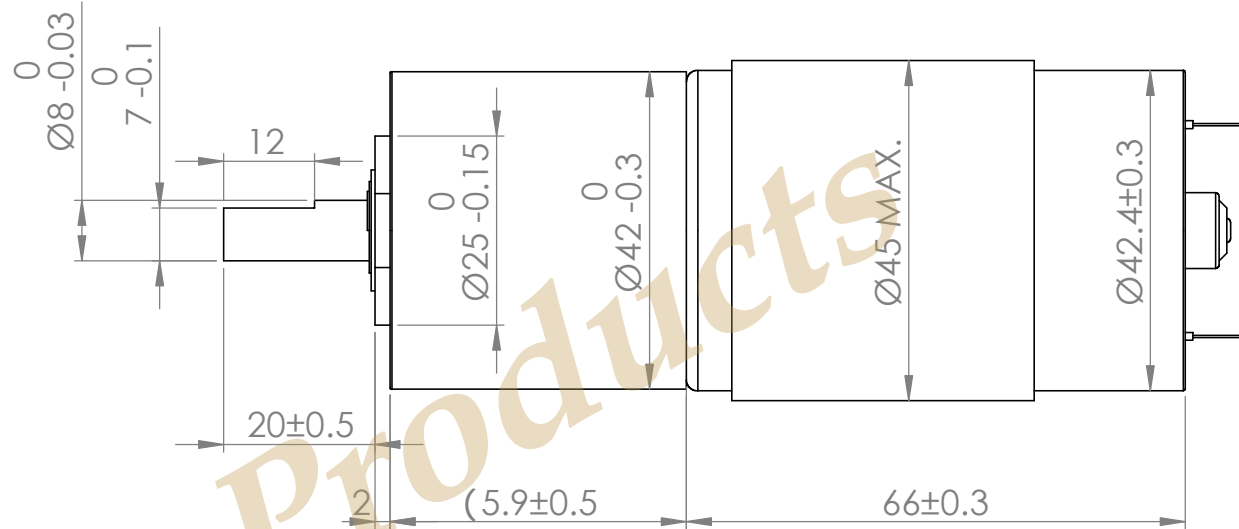

B

B

A

PROPRIETARY AND CONFIDENTIAL

THE INFORMATION CONTAINED IN THIS DRAWING IS THE SOLE PROPERTY OF ISL PRODUCTS INTERNATIONAL. ANY REPRODUCTION IN PART OR AS A WHOLE WITHOUT THE WRITTEN PERMISSION OF ISL PRODUCTS INTERNATIONAL IS PROHIBITED.

UNLESS OTHERWISE SPECIFIED:
DIMENSIONS ARE IN MM

TITLE:

PGM-42 w. 45.9 (L) gearbox, 66 (L) motor

ISL Products International

info@islproducts.com www.islproducts.com

516-937-3475

DRAWING #:

SIZE

PART NO.

REV

FINISH

A

DO NOT SCALE DRAWING

SHEET 1 OF 1

2

1