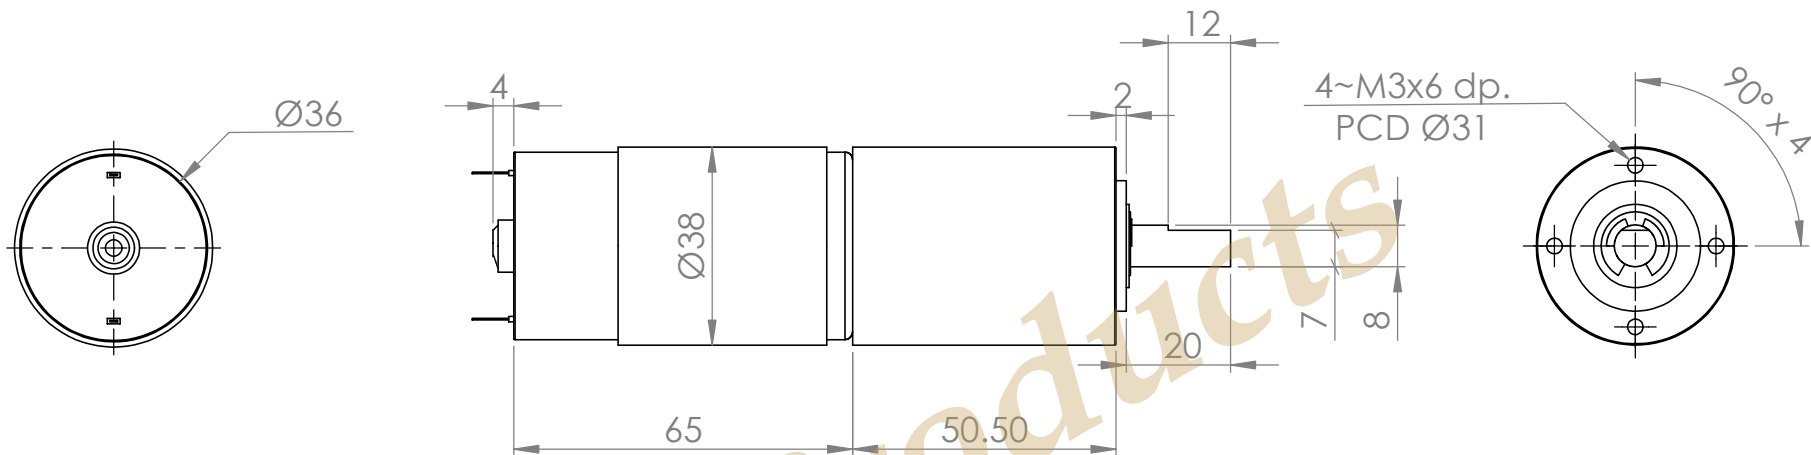

2

1

B

B

A

A

2

1

| | | | |
|---|----------|--|-----|
| UNLESS OTHERWISE SPECIFIED: DIMENSIONS ARE IN MM | | TITLE: PGM-38P-12-71-282-C | |
| | | ISL Products International info@islproducts.com www.islproducts.com 516-937-3475 | |
| DRAWING #: | SIZE | PART NO. | REV |
| FINISH | A | | |
| DO NOT SCALE DRAWING | | SHEET 1 OF 1 | |