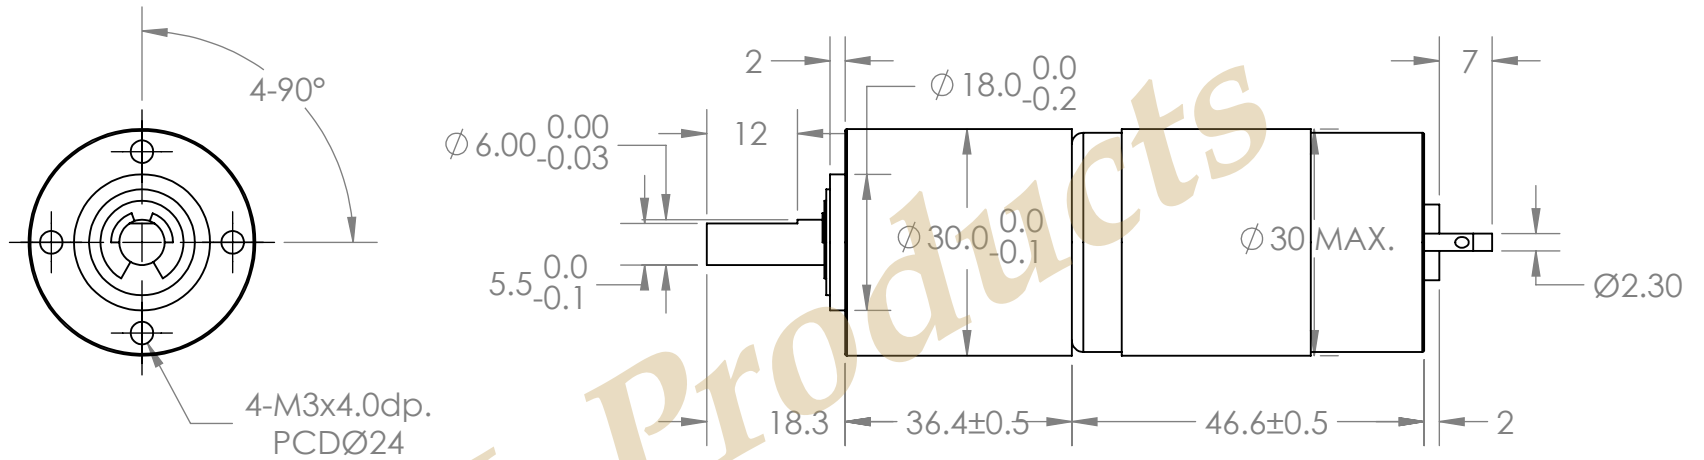

B

B

A

2

1

UNLESS OTHERWISE SPECIFIED: DIMENSIONS ARE IN MM		TITLE: <b>PGM-30 w. 36.4 (L) gearbox</b>	
		ISL Products International info@islproducts.com www.islproducts.com 516-937-3475	
MATERIAL	SIZE	PART NO.	REV
FINISH	<b>A</b>		
DO NOT SCALE DRAWING		SHEET 1 OF 1	