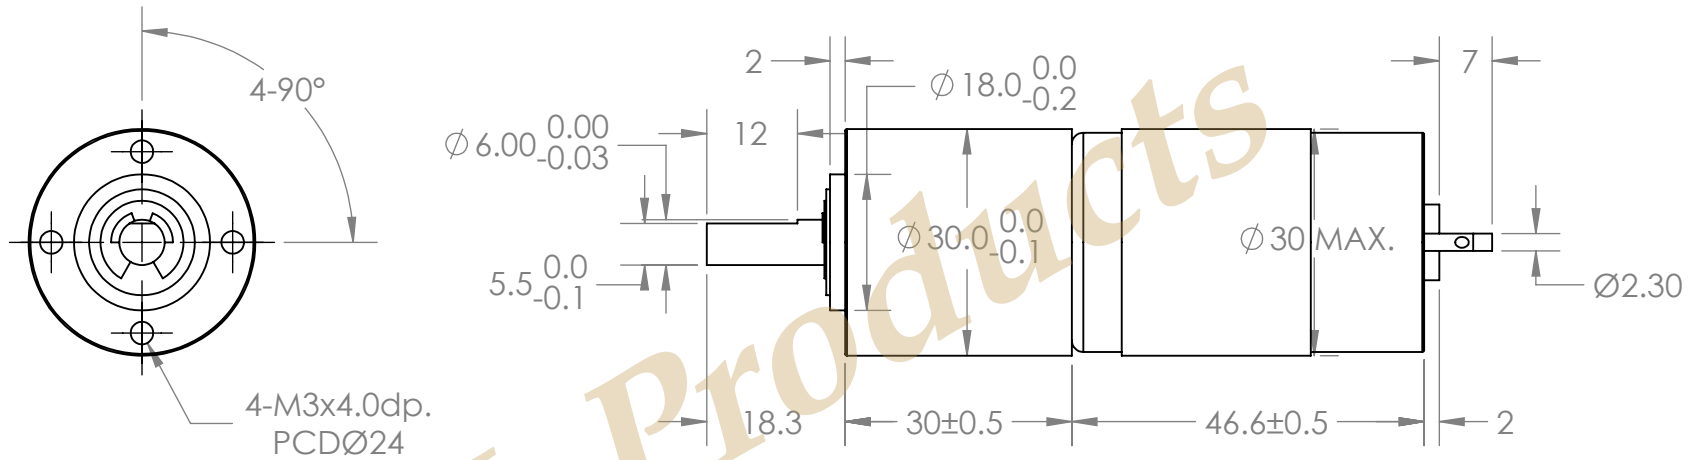

B

B

A

UNLESS OTHERWISE SPECIFIED:  
DIMENSIONS ARE IN MM

TITLE:  
**PGM-30 w. 30 (L) gearbox**

ISL Products International

info@islproducts.com www.islproducts.com

516-937-3475

MATERIAL

SIZE

PART NO.

REV

FINISH

**A**

DO NOT SCALE DRAWING

SHEET 1 OF 1